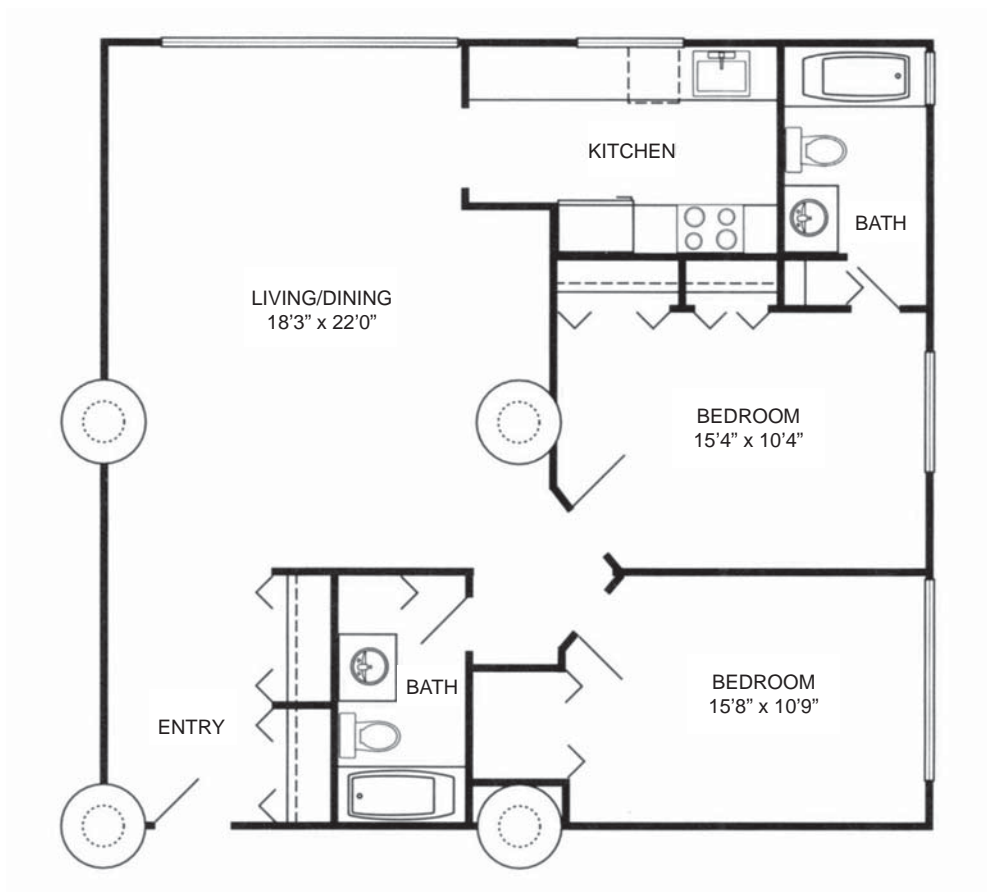

MUSEUM
SQUARE
APARTMENTS

THE APPLETON

2 Bedrooms

1,116 sq ft

2 Baths

All floor plan configurations and dimensions are subject to change without notice.

Two Museum Square

Lawrence, MA 01840