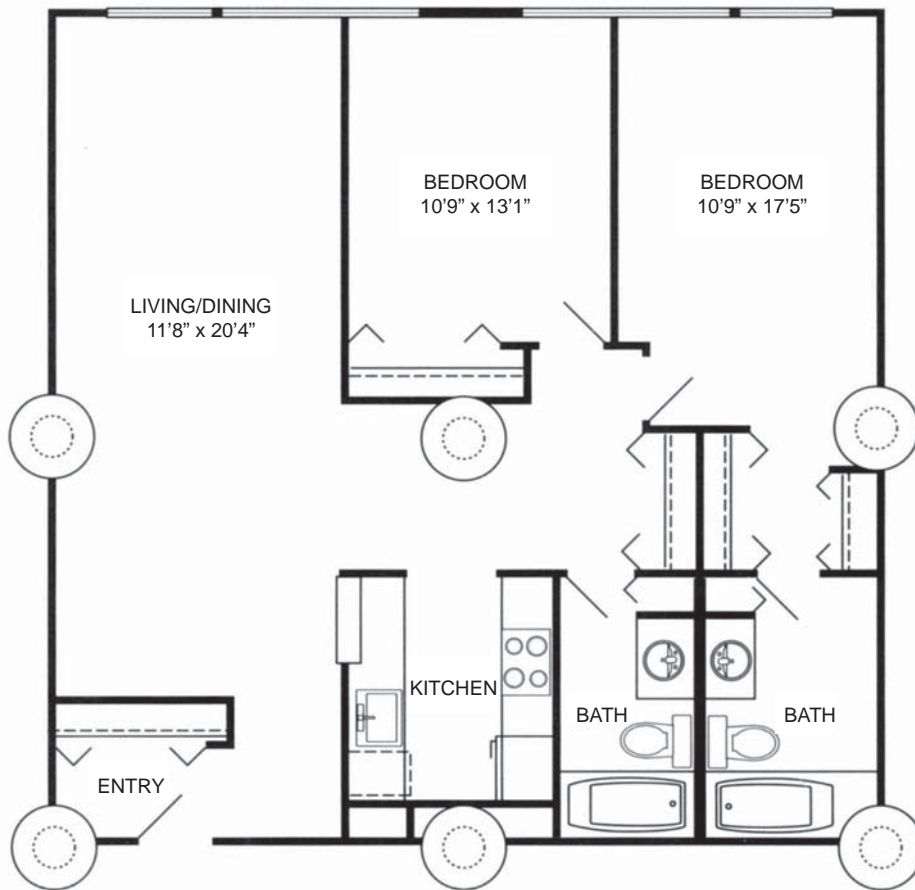

---

MUSEUM  
SQUARE  
APARTMENTS

---

## THE BARCLAY

2 Bedrooms

1,136 sq ft

2 Baths

*All floor plan configurations and dimensions are subject to change without notice.*

Two Museum Square

Lawrence, MA 01840

[museumsquareapartments.com](http://museumsquareapartments.com)