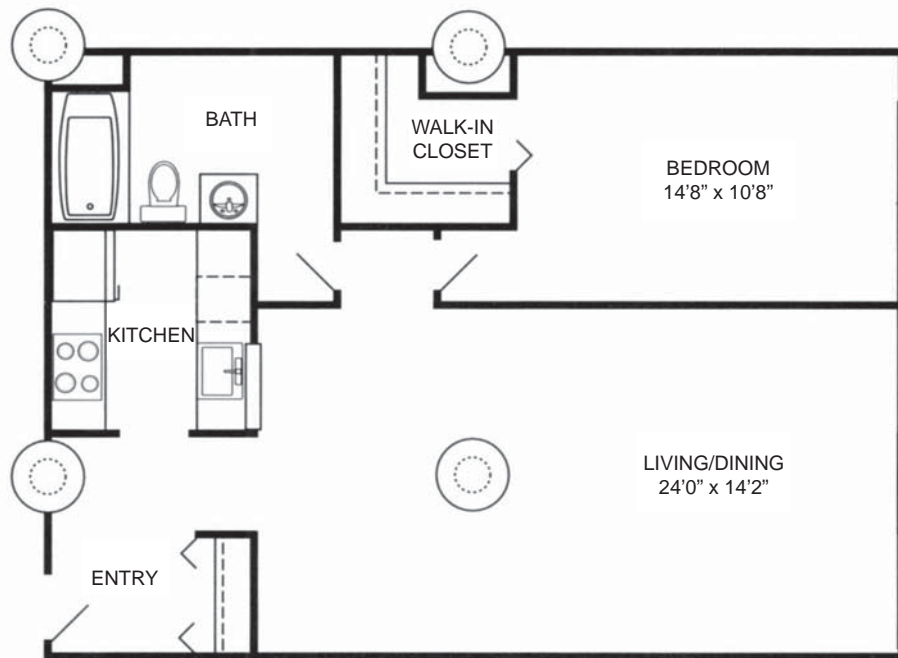

---

MUSEUM  
SQUARE  
APARTMENTS

---

## THE COOLIDGE

1 Bedroom

837 sq ft

1 Bath

*All floor plan configurations and dimensions are subject to change without notice.*

Two Museum Square

Lawrence, MA 01840

[museumsquareapartments.com](http://museumsquareapartments.com)