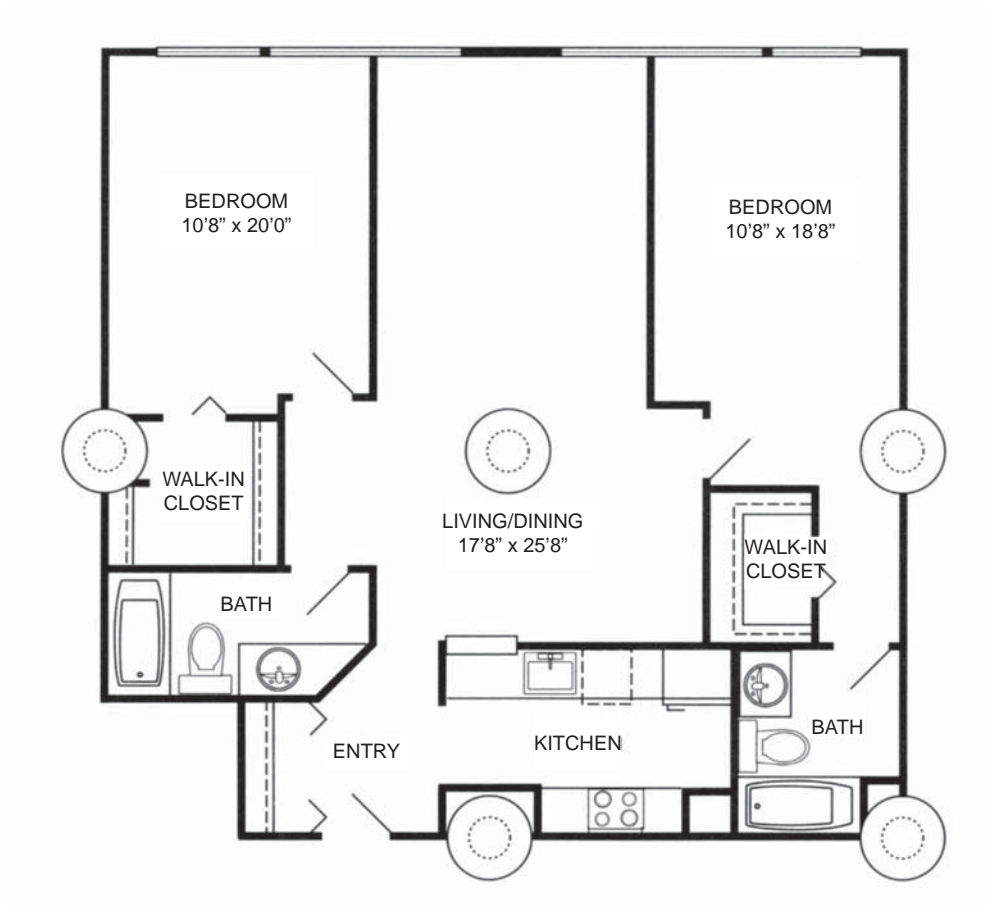

MUSEUM
SQUARE
APARTMENTS

THE DOVER

2 Bedrooms

1,123 sq ft

2 Baths

All floor plan configurations and dimensions are subject to change without notice.

Two Museum Square

Lawrence, MA 01840