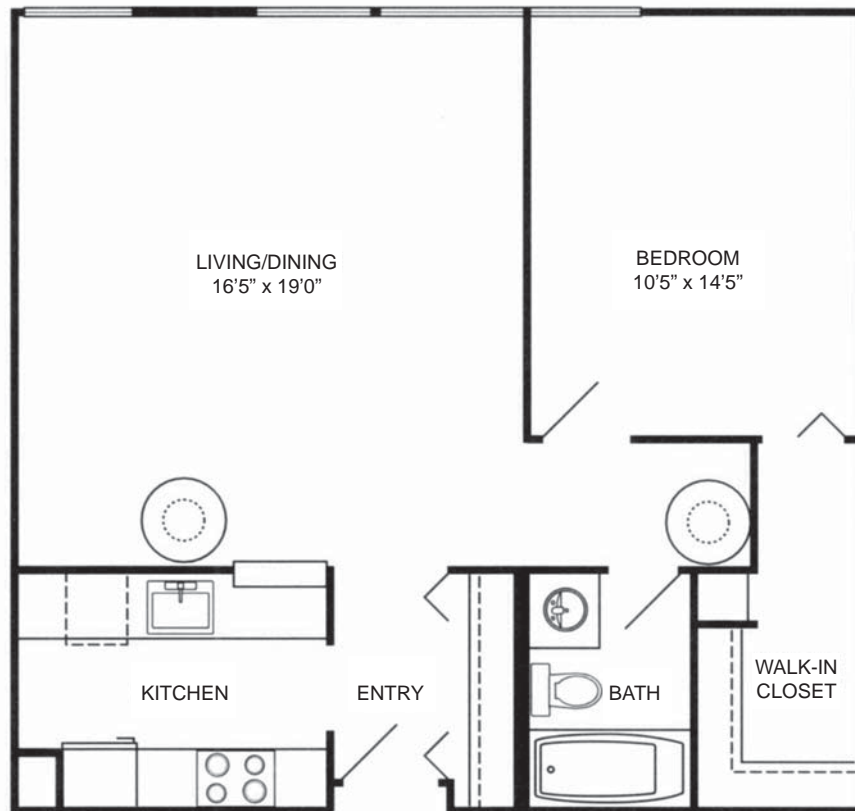

MUSEUM
SQUARE
APARTMENTS

THE ESSEX

1 Bedroom

770 sq ft

1 Bath

All floor plan configurations and dimensions are subject to change without notice.

Two Museum Square

Lawrence, MA 01840