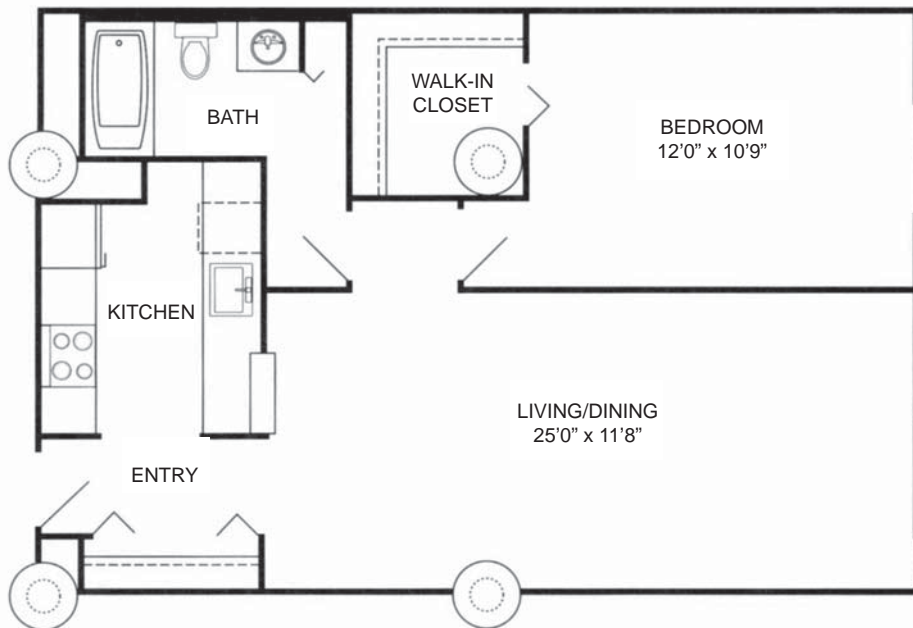

MUSEUM
SQUARE
APARTMENTS

THE HANCOCK

1 Bedroom

770 sq ft

1 Bath

All floor plan configurations and dimensions are subject to change without notice.

Two Museum Square

Lawrence, MA 01840